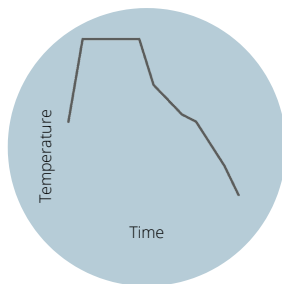

Precise Roasting
Regime